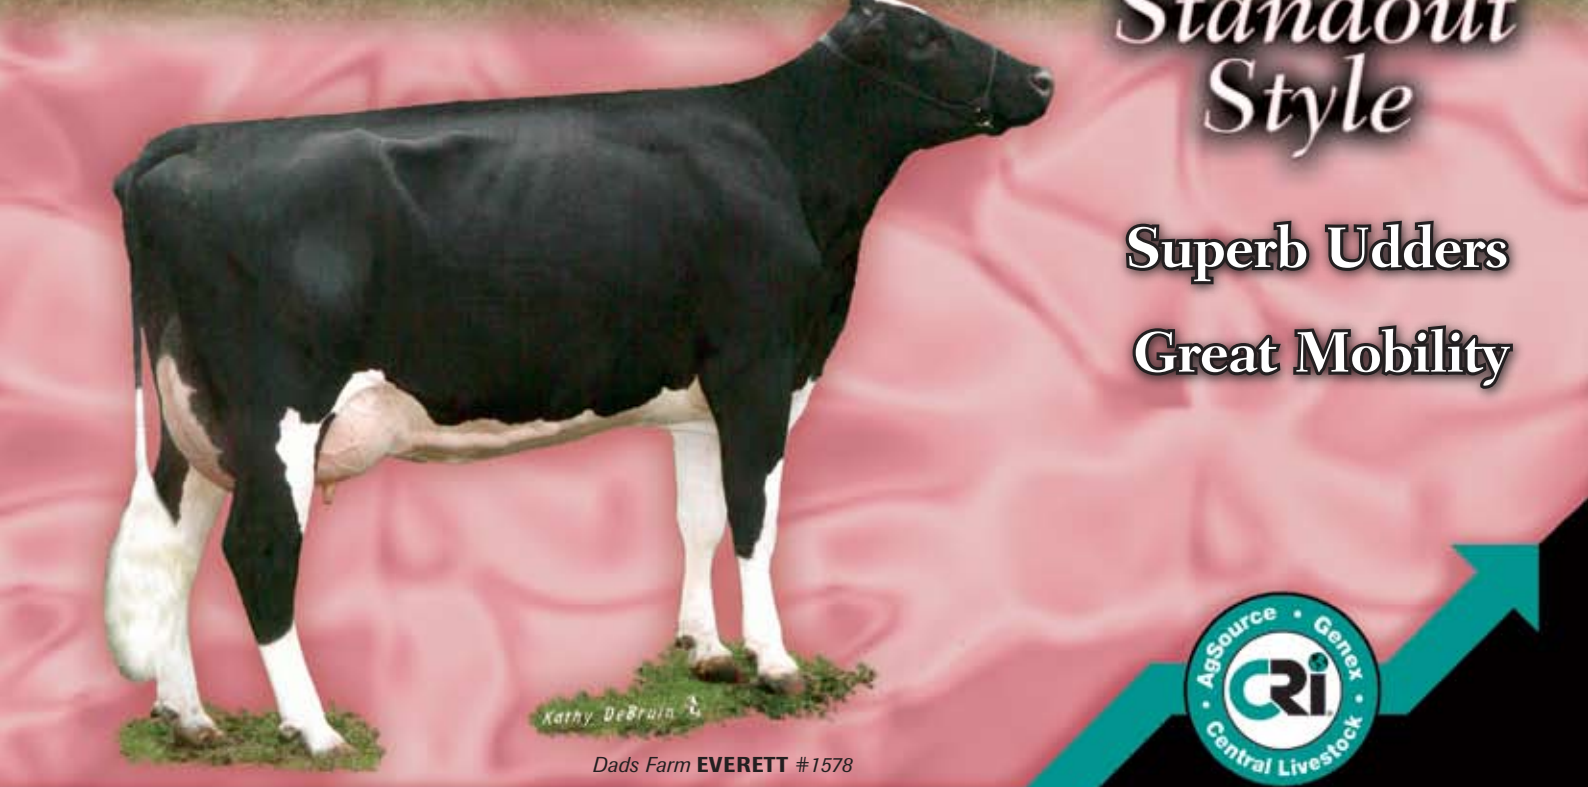

Everett

Dads Farm EVERETT #1578

Kathy DeBruin

Standout Style

Superb Udders

Great Mobility

Kathy DeBruin

Dads Farm EVERETT #1578

your **Profit** partner™

**Cooperative Resources International
Genex Cooperative Inc.**

Rohe **EVERETT** #1427

Everett

*Style with
Stand-out
Udders*

**Udder traits
off the chart!**

**Exceptional fore
& rear udders**

**Tremendous udder
cleft & closer
teat placement**

Rohe **EVERETT** #1420

1H06943 *Nor-Bert Emerson* **EVERETT**-ET *TV

*Made several U.S.
breed-leading records
for milk and protein!*

*Backed by
4 generations
EX or VG dams!*