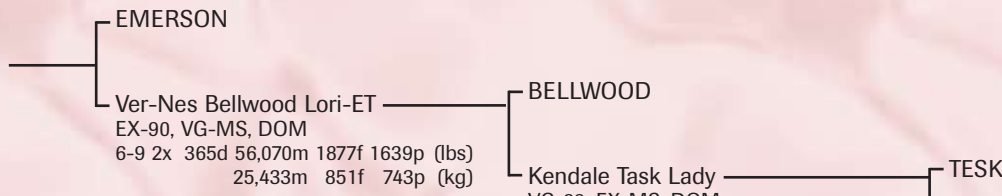

your **Profit** partner™

**Cooperative Resources International
Genex Cooperative Inc.**

Rohe **EVERETT** #1427

Everett

*Style with
Stand-out
Udders*

**Udder traits
off the chart!**

**Exceptional fore
& rear udders**

**Tremendous udder
cleft & closer
teat placement**

Rohe **EVERETT** #1420

1H06943 *Nor-Bert Emerson* **EVERETT**-ET *TV

*Made several U.S.
breed-leading records
for milk and protein!*

*Backed by
4 generations
EX or VG dams!*