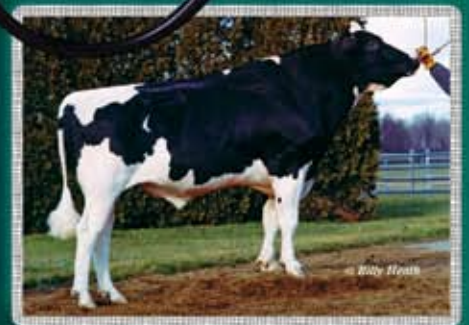

your **Prof^{it}** partner™

Cooperative Resources International
Genex Cooperative Inc.

HOSEA

Unique balance
of production,
conformation
and health!

Flint Farms **HOSEA** #1518

Flint Farms **HOSEA** #1516

© Billy Heath

© Billy Heath

1H06721 *Darlawn Mtoto* **HOSEA** *TV
Mtoto x 4 dams "EX" or "VG" with big-time production

MTOTO

Darlawn Rudolph Honibun-ET
VG-87, VG-MS, DOM
3-3 365d 41.830m 1526f 1306p (lbs)
18.974m 692f 592p (kg)

147,700 pounds
milk lifetime!
Nearly 67,000 kgs

RUDOLPH

Wallmac Bstar Dixie Honi-ET
EX-91, VG-MS, 2E, GMD, DOM
5-0 365d 47.750m 1836f 1335p (lbs)
21.659m 833f 606p (kg)

BLACKSTAR

Dixie-Lee Legacy-ET
VG-87, VG-MS, GMD, DOM
5-1 305d 30.520m 1235f 858p (lbs)
13.844m 560f 389p (kg)